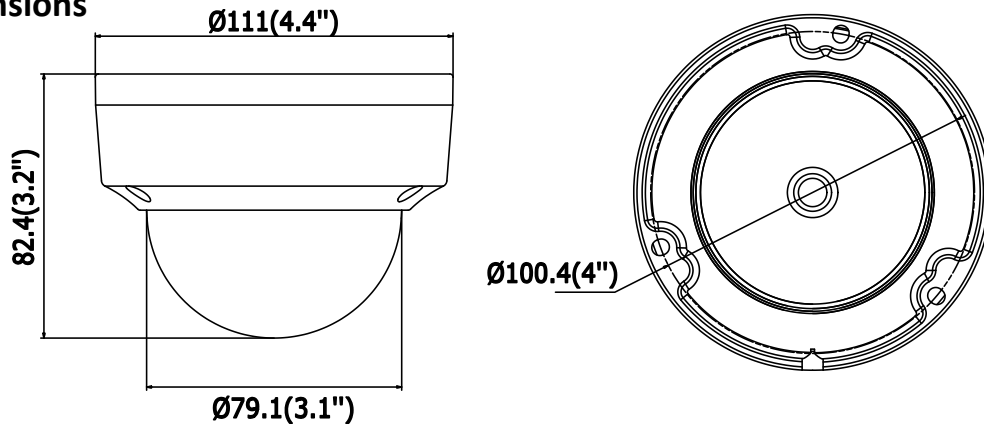

Dimensions

Unit: mm

Accessories

DS-1259ZJ

DS-1272ZJ-110

DS-1272ZJ-110B

DS-1271ZJ-110

DS-1280ZJ-DM18

DS-1276ZJ

DS-1275ZJ

DS-1250ZJ

Distributed by